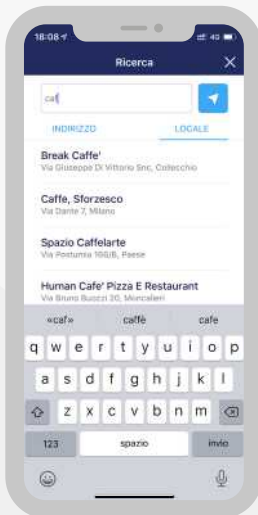

4

Now you can use
TICKET RESTAURANT®
from your smartphone

HOW TO MANAGE MEAL VOUCHERS

1

Once logged into the app, click on **ATTIVA CLOUD** to activate your Cloud account, receive your meal vouchers and use them via smartphone

Now you will have access to the

UTILIZZA TICKET RESTAURANT®

function and you will be able to check the remaining vouchers both on the Cloud (Cloud symbol) and on the card (Card symbol).

2

3

Click on the cloud symbol and on **GESTISCI BUONI PASTO** if you want to transfer vouchers from Cloud to Card. To complete select the **TRASFERISCI TUTTI** item

HOW TO USE MEAL VOUCHERS

1 Select **UTILIZZA TICKET RESTAURANT®** item

2 **CHOOSE** the number of meal vouchers you want to use by clicking the - and + keys and select **AVANTI**

3 Show to the operator the **BARCODE** or communicate the **NUMERIC CODE** that appears on your screen

HOW TO LOOK FOR RESTAURANTS

Select the **CERCA LOCALI** item to:

1 View a list of locations divided by **PHYSICAL STORE** and **ONLINE STORE**

Visualize a **MAP** showing locations near you **2**

3 **SEARCH** the name of the place or a specific address