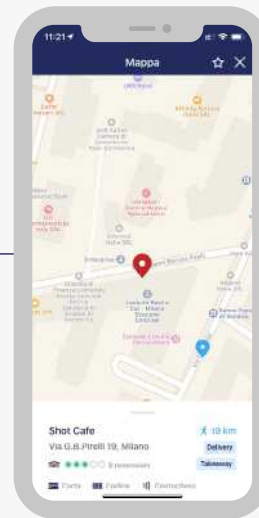

HOW TO USE MEAL VOUCHERS

1 Select **UTILIZZA TICKET RESTAURANT®** item

2 **CHOOSE** the number of meal vouchers you want to use by clicking the - and + keys and select **AVANTI**

3 Show to the operator the **BARCODE** or communicate the **NUMERIC CODE** that appears on your screen

HOW TO LOOK FOR RESTAURANTS

Select the **CERCA LOCALI** item to:

1 View a list of locations divided by **PHYSICAL STORE** and **ONLINE STORE**

Visualize a **MAP** showing locations near you **2**

3 **SEARCH** the name of the place or a specific address