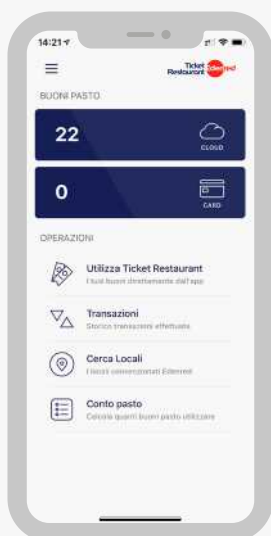

DOWNLOAD AND INSTALL

the Ticket Restaurant® app
on your smartphone

1

2

ACCESS

using credentials
of the user portal

If you are not registered,
REGISTER
by filling in the required data

3

4

Now you can use
TICKET RESTAURANT®
from your smartphone

HOW TO MANAGE MEAL VOUCHERS

1

Once logged into the app, click on **ATTIVA CLOUD** to activate your Cloud account, receive your meal vouchers and use them via smartphone

Now you will have access to the

UTILIZZA TICKET RESTAURANT®

function and you will be able to check the remaining vouchers both on the Cloud (Cloud symbol) and on the card (Card symbol).

2

3

Click on the cloud symbol and on **GESTISCI BUONI PASTO** if you want to transfer vouchers from Cloud to Card. To complete select the **TRASFERISCI TUTTI** item

HOW TO USE MEAL VOUCHERS

1 Select **UTILIZZA TICKET RESTAURANT®** item

2 **CHOOSE** the number of meal vouchers you want to use by clicking the - and + keys and select **AVANTI**

3 Show to the operator the **BARCODE** or communicate the **NUMERIC CODE** that appears on your screen