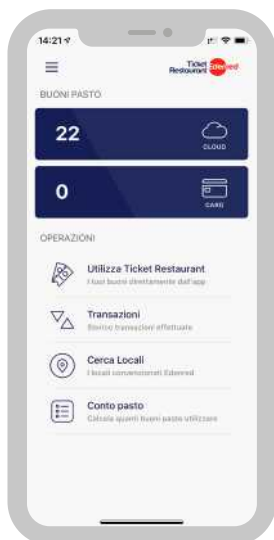

Now you will have access to the

UTILIZZA TICKET RESTAURANT®

function and you will be able to check the remaining vouchers both on the Cloud (Cloud symbol) and on the card (Card symbol).

2

3

Click on the cloud symbol and on **GESTISCI BUONI PASTO** if you want to transfer vouchers from Cloud to Card. To complete select the **TRASFERISCI TUTTI** item

HOW TO USE MEAL VOUCHERS

1 Select **UTILIZZA TICKET RESTAURANT®** item

2 **CHOOSE** the number of meal vouchers you want to use by clicking the - and + keys and select **AVANTI**

3 Show to the operator the **BARCODE** or communicate the **NUMERIC CODE** that appears on your screen

HOW TO LOOK FOR RESTAURANTS

Select the **CERCA LOCALI** item to:

1 View a list of locations divided by **PHYSICAL STORE** and **ONLINE STORE**

Visualize a **MAP** showing locations near you **2**

3 **SEARCH** the name of the place or a specific address

VERIFY whether the store performs **TAKE-AWAY** and/or **DELIVERY SERVICES** **4**

HOW TO VERIFY TRANSACTIONS

1 Select the item
TRANSAZIONI

VISUALIZE **2**
a list of the last transactions

Edenred

Edenred Italia srl
Via G.B. Pirelli, 18
20124 Milano
02 26 90 41