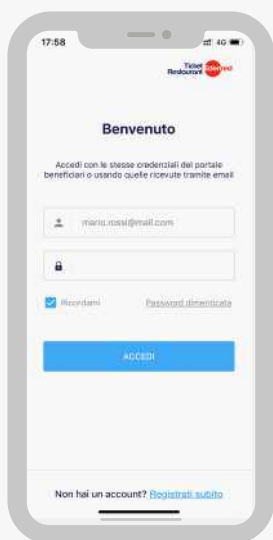

The Ticket Restaurant® App

How to use Ticket Restaurant®
for your lunch break from your smartphone

WHAT CAN YOU DO WITH THE **TICKET RESTAURANT**[®] APP?

MANAGE MEAL VOUCHERS

USE MEAL VOUCHERS FROM YOUR SMARTPHONE

in more than 40 thousand cafes,
restaurants, supermarkets

Check your **TRANSACTIONS**

LOOK FOR LOCATIONS near you or places
offering food delivery and takeaway services

CALCULATE the cost of your meal

HOW TO START USING THE TICKET RESTAURANT® APP

DOWNLOAD AND INSTALL

the Ticket Restaurant® app
on your smartphone

1

2

ACCESS

using credentials
of the user portal

If you are not registered,
REGISTER
by filling in the required data

3

4

Now you can use
TICKET RESTAURANT®
from your smartphone

HOW TO MANAGE MEAL VOUCHERS

1

Once logged into the app, click on **ATTIVA CLOUD** to activate your Cloud account, receive your meal vouchers and use them via smartphone