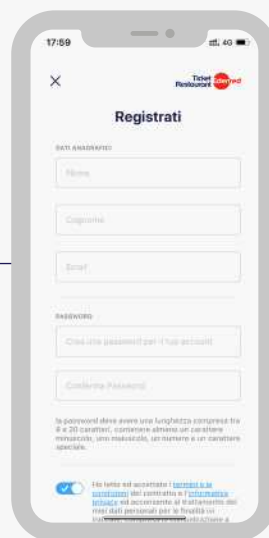

in more than 40 thousand cafes,
restaurants, supermarkets

Check your **TRANSACTIONS**

LOOK FOR LOCATIONS near you or places
offering food delivery and takeaway services

CALCULATE the cost of your meal

HOW TO START USING THE TICKET RESTAURANT® APP

DOWNLOAD AND INSTALL

the Ticket Restaurant® app
on your smartphone

1

2

ACCESS

using credentials
of the user portal

If you are not registered,
REGISTER
by filling in the required data

3

4

Now you can use
TICKET RESTAURANT®
from your smartphone

HOW TO MANAGE MEAL VOUCHERS

1

Once logged into the app, click on **ATTIVA CLOUD** to activate your Cloud account, receive your meal vouchers and use them via smartphone

Now you will have access to the

UTILIZZA TICKET RESTAURANT®

function and you will be able to check the remaining vouchers both on the Cloud (Cloud symbol) and on the card (Card symbol).

2

3

Click on the cloud symbol and on **GESTISCI BUONI PASTO** if you want to transfer vouchers from Cloud to Card. To complete select the **TRASFERISCI TUTTI** item