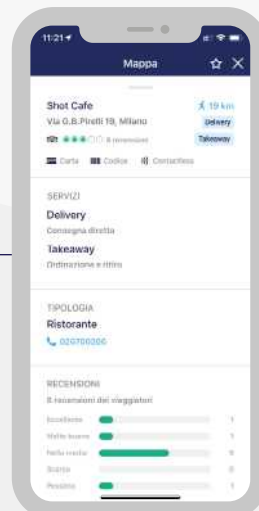

Now you will have access to the

UTILIZZA TICKET RESTAURANT®

function and you will be able to check the remaining vouchers both on the Cloud (Cloud symbol) and on the card (Card symbol).

2

3

Click on the cloud symbol and on **GESTISCI BUONI PASTO** if you want to transfer vouchers from Cloud to Card. To complete select the **TRASFERISCI TUTTI** item

HOW TO USE MEAL VOUCHERS

1 Select **UTILIZZA TICKET RESTAURANT®** item

2 **CHOOSE** the number of meal vouchers you want to use by clicking the - and + keys and select **AVANTI**

3 Show to the operator the **BARCODE** or communicate the **NUMERIC CODE** that appears on your screen

HOW TO LOOK FOR RESTAURANTS

Select the **CERCA LOCALI** item to:

1 View a list of locations divided by **PHYSICAL STORE** and **ONLINE STORE**

Visualize a **MAP** showing locations near you **2**

3 **SEARCH** the name of the place or a specific address

VERIFY whether the store performs **TAKE-AWAY** and/or **DELIVERY SERVICES** **4**

HOW TO VERIFY TRANSACTIONS

1 Select the item
TRANSAZIONI

VISUALIZE **2**
a list of the last transactions

Edenred

Edenred Italia srl
Via G.B. Pirelli, 18
20124 Milano
02 26 90 41