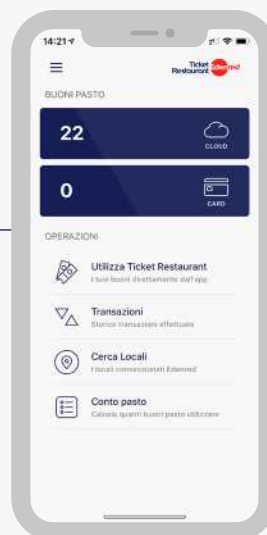

DOWNLOAD AND INSTALL

the Ticket Restaurant® app
on your smartphone

1

2

ACCESS

using credentials
of the user portal

If you are not registered,
REGISTER
by filling in the required data

3

4

Now you can use
TICKET RESTAURANT®
from your smartphone

HOW TO MANAGE MEAL VOUCHERS

1

Once logged into the app, click on **ATTIVA CLOUD** to activate your Cloud account, receive your meal vouchers and use them via smartphone

Now you will have access to the

UTILIZZA TICKET RESTAURANT®

function and you will be able to check the remaining vouchers both on the Cloud (Cloud symbol) and on the card (Card symbol).

2

3

Click on the cloud symbol and on **GESTISCI BUONI PASTO** if you want to transfer vouchers from Cloud to Card. To complete select the **TRASFERISCI TUTTI** item

HOW TO USE MEAL VOUCHERS

1 Select **UTILIZZA TICKET RESTAURANT®** item

2 **CHOOSE** the number of meal vouchers you want to use by clicking the - and + keys and select **AVANTI**

3 Show to the operator the **BARCODE** or communicate the **NUMERIC CODE** that appears on your screen