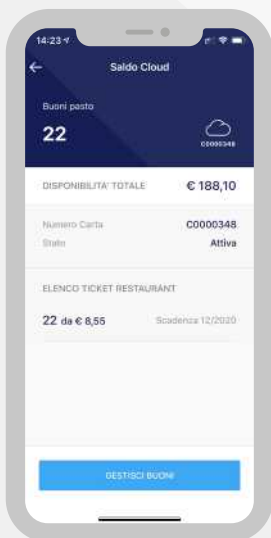

DOWNLOAD AND INSTALL

the Ticket Restaurant® app
on your smartphone

1

2

ACCESS

using credentials
of the user portal

If you are not registered,
REGISTER
by filling in the required data

3

4

Now you can use
TICKET RESTAURANT®
from your smartphone

HOW TO MANAGE MEAL VOUCHERS

1

Once logged into the app, click on **ATTIVA CLOUD** to activate your Cloud account, receive your meal vouchers and use them via smartphone

Now you will have access to the

UTILIZZA TICKET RESTAURANT®

function and you will be able to check the remaining vouchers both on the Cloud (Cloud symbol) and on the card (Card symbol).

2

3

Click on the cloud symbol and on **GESTISCI BUONI PASTO** if you want to transfer vouchers from Cloud to Card. To complete select the **TRASFERISCI TUTTI** item

HOW TO USE MEAL VOUCHERS

1 Select **UTILIZZA TICKET RESTAURANT®** item

2 **CHOOSE** the number of meal vouchers you want to use by clicking the - and + keys and select **AVANTI**

3 Show to the operator the **BARCODE** or communicate the **NUMERIC CODE** that appears on your screen