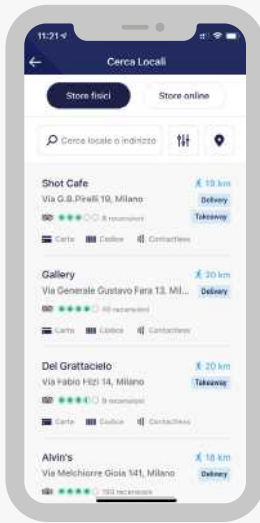

Now you will have access to the

UTILIZZA TICKET RESTAURANT®

function and you will be able to check the remaining vouchers both on the Cloud (Cloud symbol) and on the card (Card symbol).

2

3

Click on the cloud symbol and on **GESTISCI BUONI PASTO** if you want to transfer vouchers from Cloud to Card. To complete select the **TRASFERISCI TUTTI** item

HOW TO USE MEAL VOUCHERS

1 Select **UTILIZZA TICKET RESTAURANT®** item

2 **CHOOSE** the number of meal vouchers you want to use by clicking the - and + keys and select **AVANTI**

3 Show to the operator the **BARCODE** or communicate the **NUMERIC CODE** that appears on your screen

HOW TO LOOK FOR RESTAURANTS

Select the **CERCA LOCALI** item to:

1 View a list of locations divided by **PHYSICAL STORE** and **ONLINE STORE**

Visualize a **MAP** showing locations near you **2**

3 **SEARCH** the name of the place or a specific address

VERIFY whether the store performs **TAKE-AWAY** and/or **DELIVERY SERVICES** **4**

HOW TO VERIFY TRANSACTIONS

1 Select the item
TRANSAZIONI

VISUALIZE **2**
a list of the last transactions

Edenred

Edenred Italia srl
Via G.B. Pirelli, 18
20124 Milano
02 26 90 41