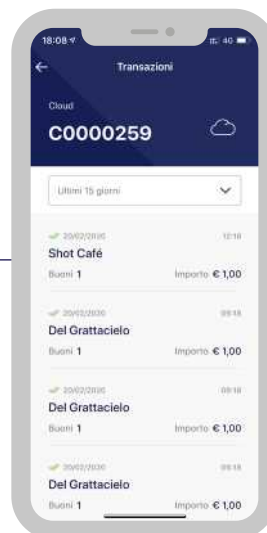

Now you will have access to the

UTILIZZA TICKET RESTAURANT®

function and you will be able to check the remaining vouchers both on the Cloud (Cloud symbol) and on the card (Card symbol).

2

3

Click on the cloud symbol and on **GESTISCI BUONI PASTO** if you want to transfer vouchers from Cloud to Card. To complete select the **TRASFERISCI TUTTI** item

HOW TO USE MEAL VOUCHERS

1 Select **UTILIZZA TICKET RESTAURANT®** item

2 **CHOOSE** the number of meal vouchers you want to use by clicking the - and + keys and select **AVANTI**

3 Show to the operator the **BARCODE** or communicate the **NUMERIC CODE** that appears on your screen

HOW TO LOOK FOR RESTAURANTS

Select the **CERCA LOCALI** item to:

1 View a list of locations divided by **PHYSICAL STORE** and **ONLINE STORE**

Visualize a **MAP** showing locations near you **2**

3 **SEARCH** the name of the place or a specific address

VERIFY whether the store performs **TAKE-AWAY** and/or **DELIVERY SERVICES** **4**

HOW TO VERIFY TRANSACTIONS

1 Select the item
TRANSAZIONI

VISUALIZE **2**
a list of the last transactions

Edenred

Edenred Italia srl
Via G.B. Pirelli, 18
20124 Milano
02 26 90 41